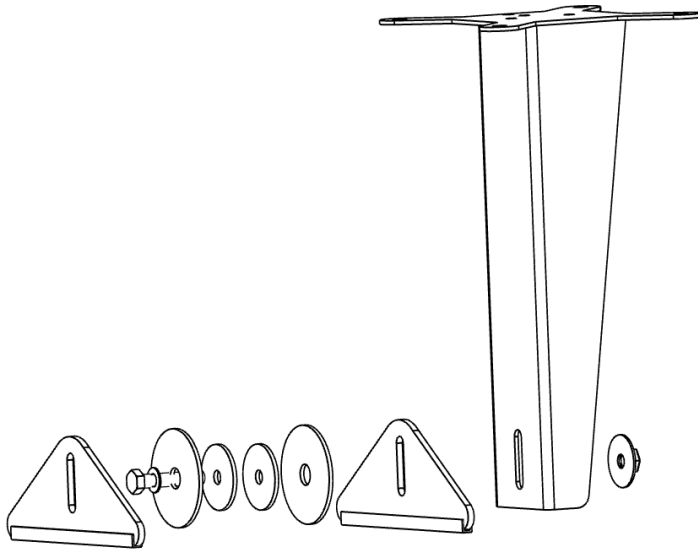

CLESSE PART No.
UUTS30-STANDKIT

30KG TANK
MOUNTING BRACKET KIT

SUPPLIED BY
CLESSE
(UK) LIMITED

Technical Information

Kit suitable for:

UUTS2ST30KG
UUTS2NDST30KG
UUAP2-AM-EVOBOX

Item	Qty	Description
1	1	Tank Mounting Bracket
2	4	M10 Bolt
3	8	M10 Washer
4	4	M10 Nut

Lifting eye stand installation:

1. The mounting bracket comes pre-assembled.
2. Secure the vertical stand to the lifting eye using fittings provided.
3. Ensure the twin stream is firmly positioned on the stand and secure to the twin stream base plate using 4 nuts and bolts provided in the kit.